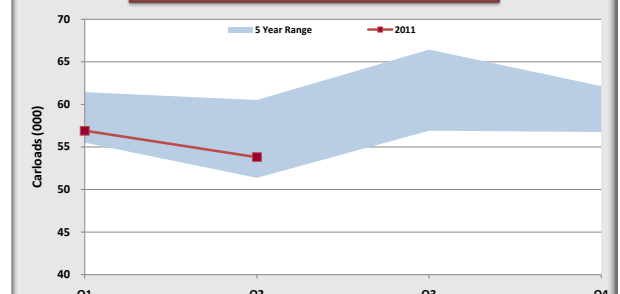

# WESTERN RAILROAD COAL CARLOADS DASHBOARD

**BNSF Historical Originations**

**BNSF Q2 Originations Comparison**

**2011 BNSF YTD Originations vs 5-Year Range**

**UP Historical Originations**

**UP Q2 Originations Comparison**

**2011 UP YTD Originations vs 5-Year Range**

**KCS Historical Receipts**

**KCS Q2 Receipts Comparison**

**2011 KCS YTD Receipts vs 5-Year Range**