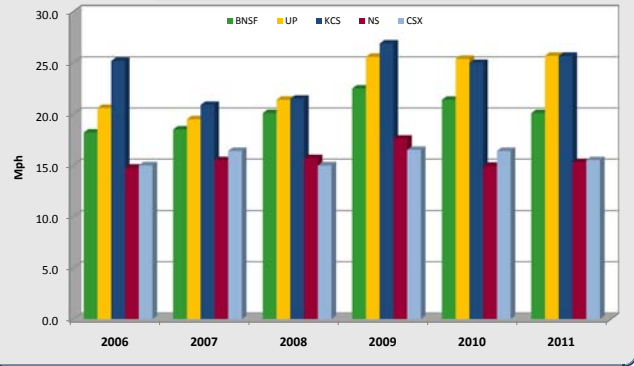

Q2 Coal Train Speed Comparison