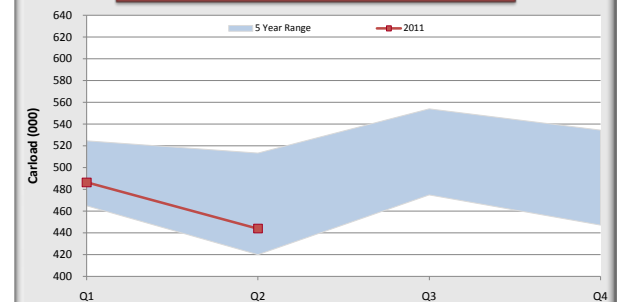

### 2011 YTD Exports vs 5-Year Range

Source Data: EIA

# WESTERN RAILROAD COAL CARLOADS DASHBOARD

**BNSF Historical Originations**

**BNSF Q2 Originations Comparison**

**2011 BNSF YTD Originations vs 5-Year Range**

**UP Historical Originations**

**UP Q2 Originations Comparison**

**2011 UP YTD Originations vs 5-Year Range**

**KCS Historical Receipts**

**KCS Q2 Receipts Comparison**

**2011 KCS YTD Receipts vs 5-Year Range**