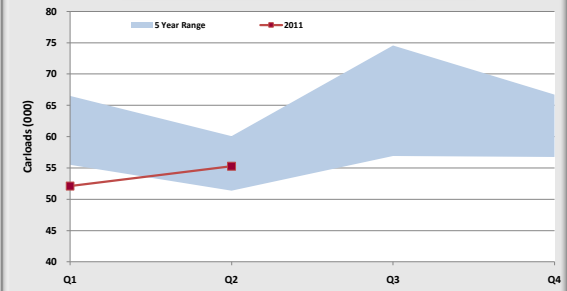

2011 CN YTD Originations vs 5-Year Range