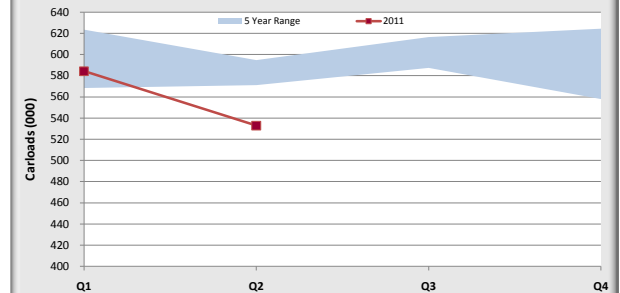

### 2011 YTD Exports vs 5-Year Range

Source Data: EIA

# WESTERN RAILROAD COAL CARLOADS DASHBOARD

**BNSF Historical Originations**

**BNSF Q2 Originations Comparison**

**2011 BNSF YTD Originations vs 5-Year Range**

**UP Historical Originations**

**UP Q2 Originations Comparison**

**2011 UP YTD Originations vs 5-Year Range**

**KCS Historical Receipts**

**KCS Q2 Receipts Comparison**

**2011 KCS YTD Receipts vs 5-Year Range**