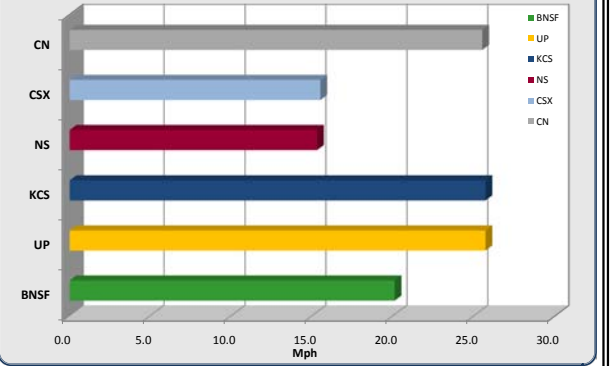

2011 YTD Coal Train Speeds

Source Data: AAR, BNSF, UP, KCS, NS, CSX