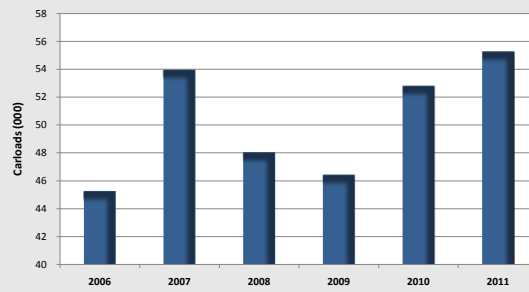

CN Q2 Originations Comparison