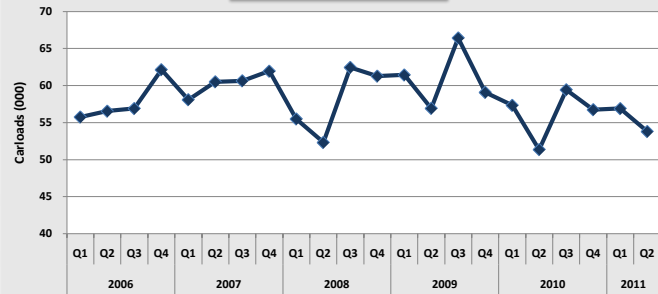

### 2011 YTD Exports vs 5-Year Range

Source Data: EIA

# WESTERN RAILROAD COAL CARLOADS DASHBOARD

**BNSF Historical Originations**

**BNSF Q2 Originations Comparison**

**2011 BNSF YTD Originations vs 5-Year Range**

**UP Historical Originations**

**UP Q2 Originations Comparison**

**2011 UP YTD Originations vs 5-Year Range**

**KCS Historical Receipts**

**KCS Q2 Receipts Comparison**

**2011 KCS YTD Receipts vs 5-Year Range**