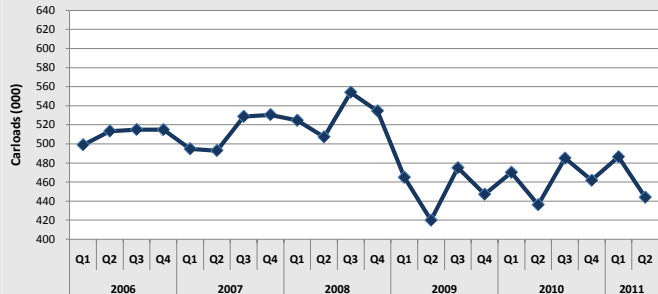

### 2011 YTD Exports vs 5-Year Range

Source Data: EIA

# WESTERN RAILROAD COAL CARLOADS DASHBOARD

**BNSF Historical Originations**

**BNSF Q2 Originations Comparison**

**2011 BNSF YTD Originations vs 5-Year Range**

**UP Historical Originations**

**UP Q2 Originations Comparison**

**2011 UP YTD Originations vs 5-Year Range**

**KCS Historical Receipts**

**KCS Q2 Receipts Comparison**

**2011 KCS YTD Receipts vs 5-Year Range**