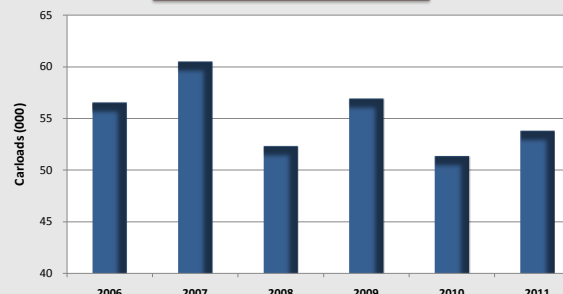

KCS Q2 Receipts Comparison