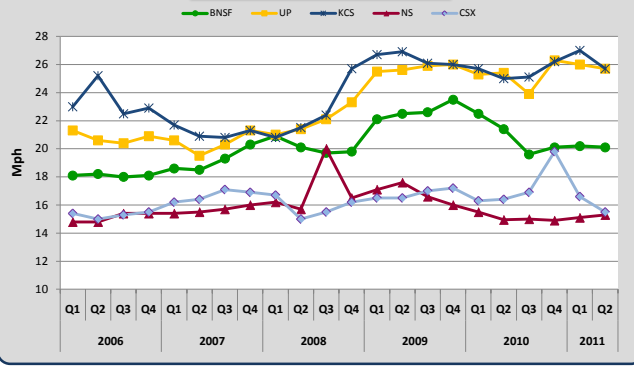

RAILROAD COAL TRAIN SPEED DASHBOARD

Historical Coal Train Speed