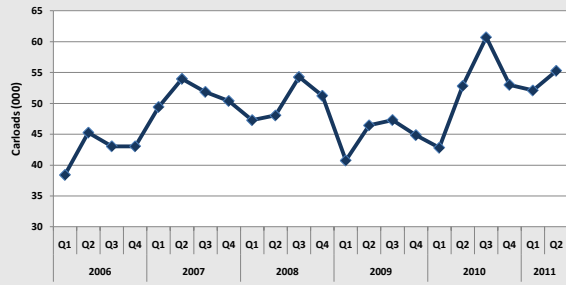

CN RAILROAD COAL CARLOADS DASHBOARD

CN Historical Originations