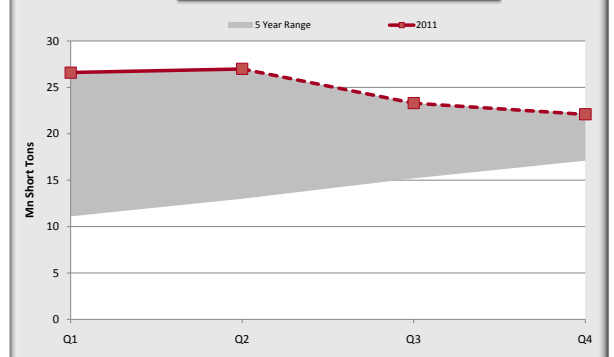

2011 YTD Exports vs 5-Year Range