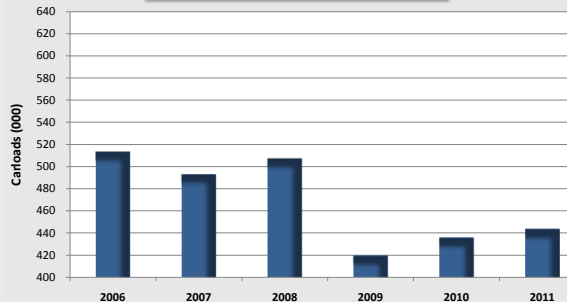

### 2011 YTD Exports vs 5-Year Range

Source Data: EIA

# WESTERN RAILROAD COAL CARLOADS DASHBOARD

**BNSF Historical Originations**

**BNSF Q2 Originations Comparison**

**2011 BNSF YTD Originations vs 5-Year Range**

**UP Historical Originations**

**UP Q2 Originations Comparison**

**2011 UP YTD Originations vs 5-Year Range**

**KCS Historical Receipts**

**KCS Q2 Receipts Comparison**

**2011 KCS YTD Receipts vs 5-Year Range**